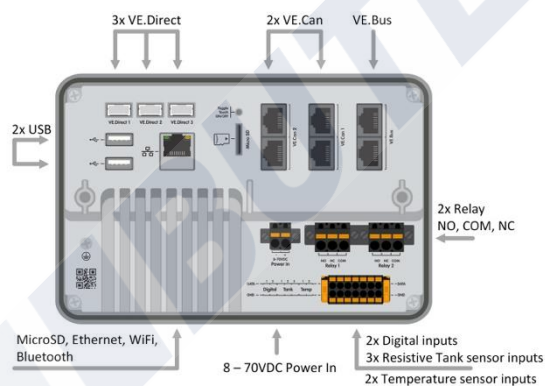

VICTRON ENERGY Ekrano GX | Product Numbers

Ekrano GX Communication Centre with Built-in 7" Touchscreen BPP900480100

What is the Ekrano GX?

The Ekrano GX is the Latest generation control and communication centre from Victron Energy, it is fully loaded with all the best features of a GX device but with a Built-in 7" touch screen Display

Why use the Ekrano GX?

The all-new layout design lends itself to quick and easy installation and is great for compact locations. The Ekrano can Monitor a range of Victron Devices and other equipment such as temperature sensors and level sensors.

Is it Easy to fit?

The Ekrano is very easy to install, all it requires is a power connection and then simply run the appropriate cables between the Ekrano and your devices.

What else can I do with the Ekrano GX

As well as having Bluetooth, and built in Wifi for remote monitoring, the system also supports remote console meaning you can have full access to the screen, from any laptop or smartphone if connected to the Victron VRM. Easily done when used with a GlobalLink 520