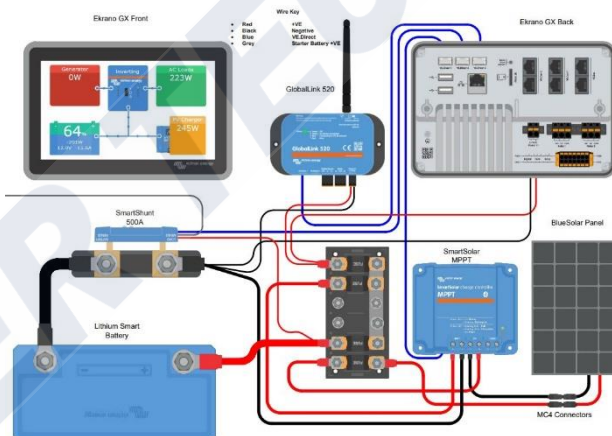

VICTRON ENERGY Ekrano GX | Product Numbers

Ekrano GX Communication Centre with Built-in 7" Touchscreen BPP900480100

What is the Ekrano GX?

The Ekrano GX is the Latest generation control and communication centre from Victron Energy, it is fully loaded with all the best features of a GX device but with a Built-in 7" touch screen Display

Why use the Ekrano GX?

The all-new layout design lends itself to quick and easy installation and is great for compact locations. The Ekrano can Monitor a range of Victron Devices and other equipment such as temperature sensors and level sensors.

Is it Easy to fit?

The Ekrano is very easy to install, all it requires is a power connection and then simply run the appropriate cables between the Ekrano and your devices.

What else can I do with the Ekrano GX

As well as having Bluetooth, and built in Wifi for remote monitoring, the system also supports remote console meaning you can have full access to the screen, from any laptop or smartphone if connected to the Victron VRM. Easily done when used with a GlobalLink 520