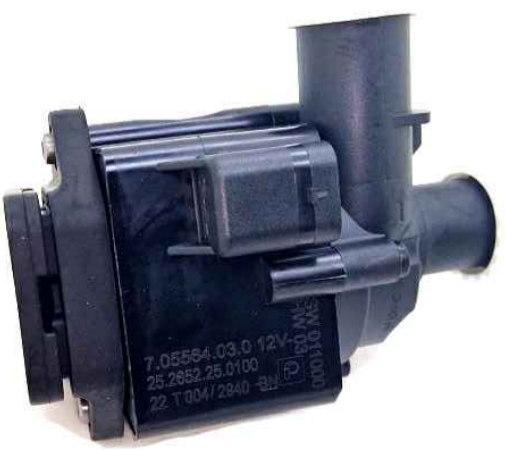

Wire Key

- Red +VE
- Brown Negative
- Green Fuel Pump
- Blue/Red CanBus
- Blue/Black CanBus
- Blue/White Lin
- Black/Red 30deg On Signal
- Violet Water Pump +V
- Violet/Red Water Pump On Signal
- Black Blower +VE
- Black/Violet Blower +VE
- Grey/Black +VE Sidelight Illumination

Power for Blown Air Heater Matrix

Pin 1

INDIVIDUALLY Insulate and Tape Back These are not needed for installations with Easy Start Pro

Pin 1

Pin 1

Pin 1

UNCONTROLLED COPY

Itemref	Butler Technik - Electrical Schematic	Article No./Reference
Designed by	S Marston	Checked
Checked	S Marston	Approved by - date
Approved by - date	20-06-2023	Filename
Filename	Hydronic S3	Date
Date	20/06/23	Scale
Scale	1:1	
ButlerBus Technik Ltd		Hydronic S3 Easy Start Select
Edition		Sheet
1		1/1