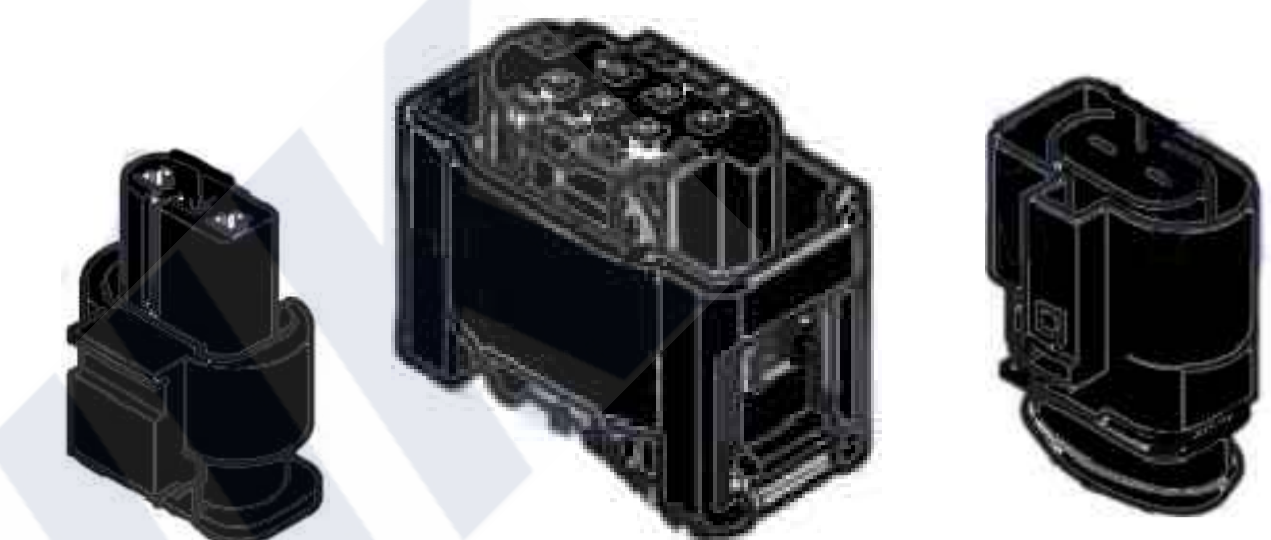

Wire Key

- Red +VE
- Brown Negative
- Green Fuel Pump
- Blue/Red CanBus
- Blue/Black CanBus
- Blue/White Lin
- Black/Red 30deg On Signal
- Violet Water Pump +V
- Violet/Red Water Pump On Signal
- Black Blower +VE
- Black/Violet Blower +VE
- Grey/Black +VE Sidelight Illumination

Power for Blown Air Heater Matrix

Pin 1

INDIVIDUALLY Insulate and Tape Back These are not needed for installations with Easy Start Pro

Pin 1

Pin 1

Pin 1

UNCONTROLLED COPY

Itemref	Butler Technik - Electrical Schematic	Article No./Reference
Designed by	S Marston	Checked
Checked	S Marston	Approved by - date
Approved by - date	20-06-2023	Filename
Filename	Hydronic S3	Date
Date	20/06/23	Scale
Scale	1:1	
ButlerBus Technik Ltd		Hydronic S3 Easy Start Select
Edition		Sheet
1		1/1