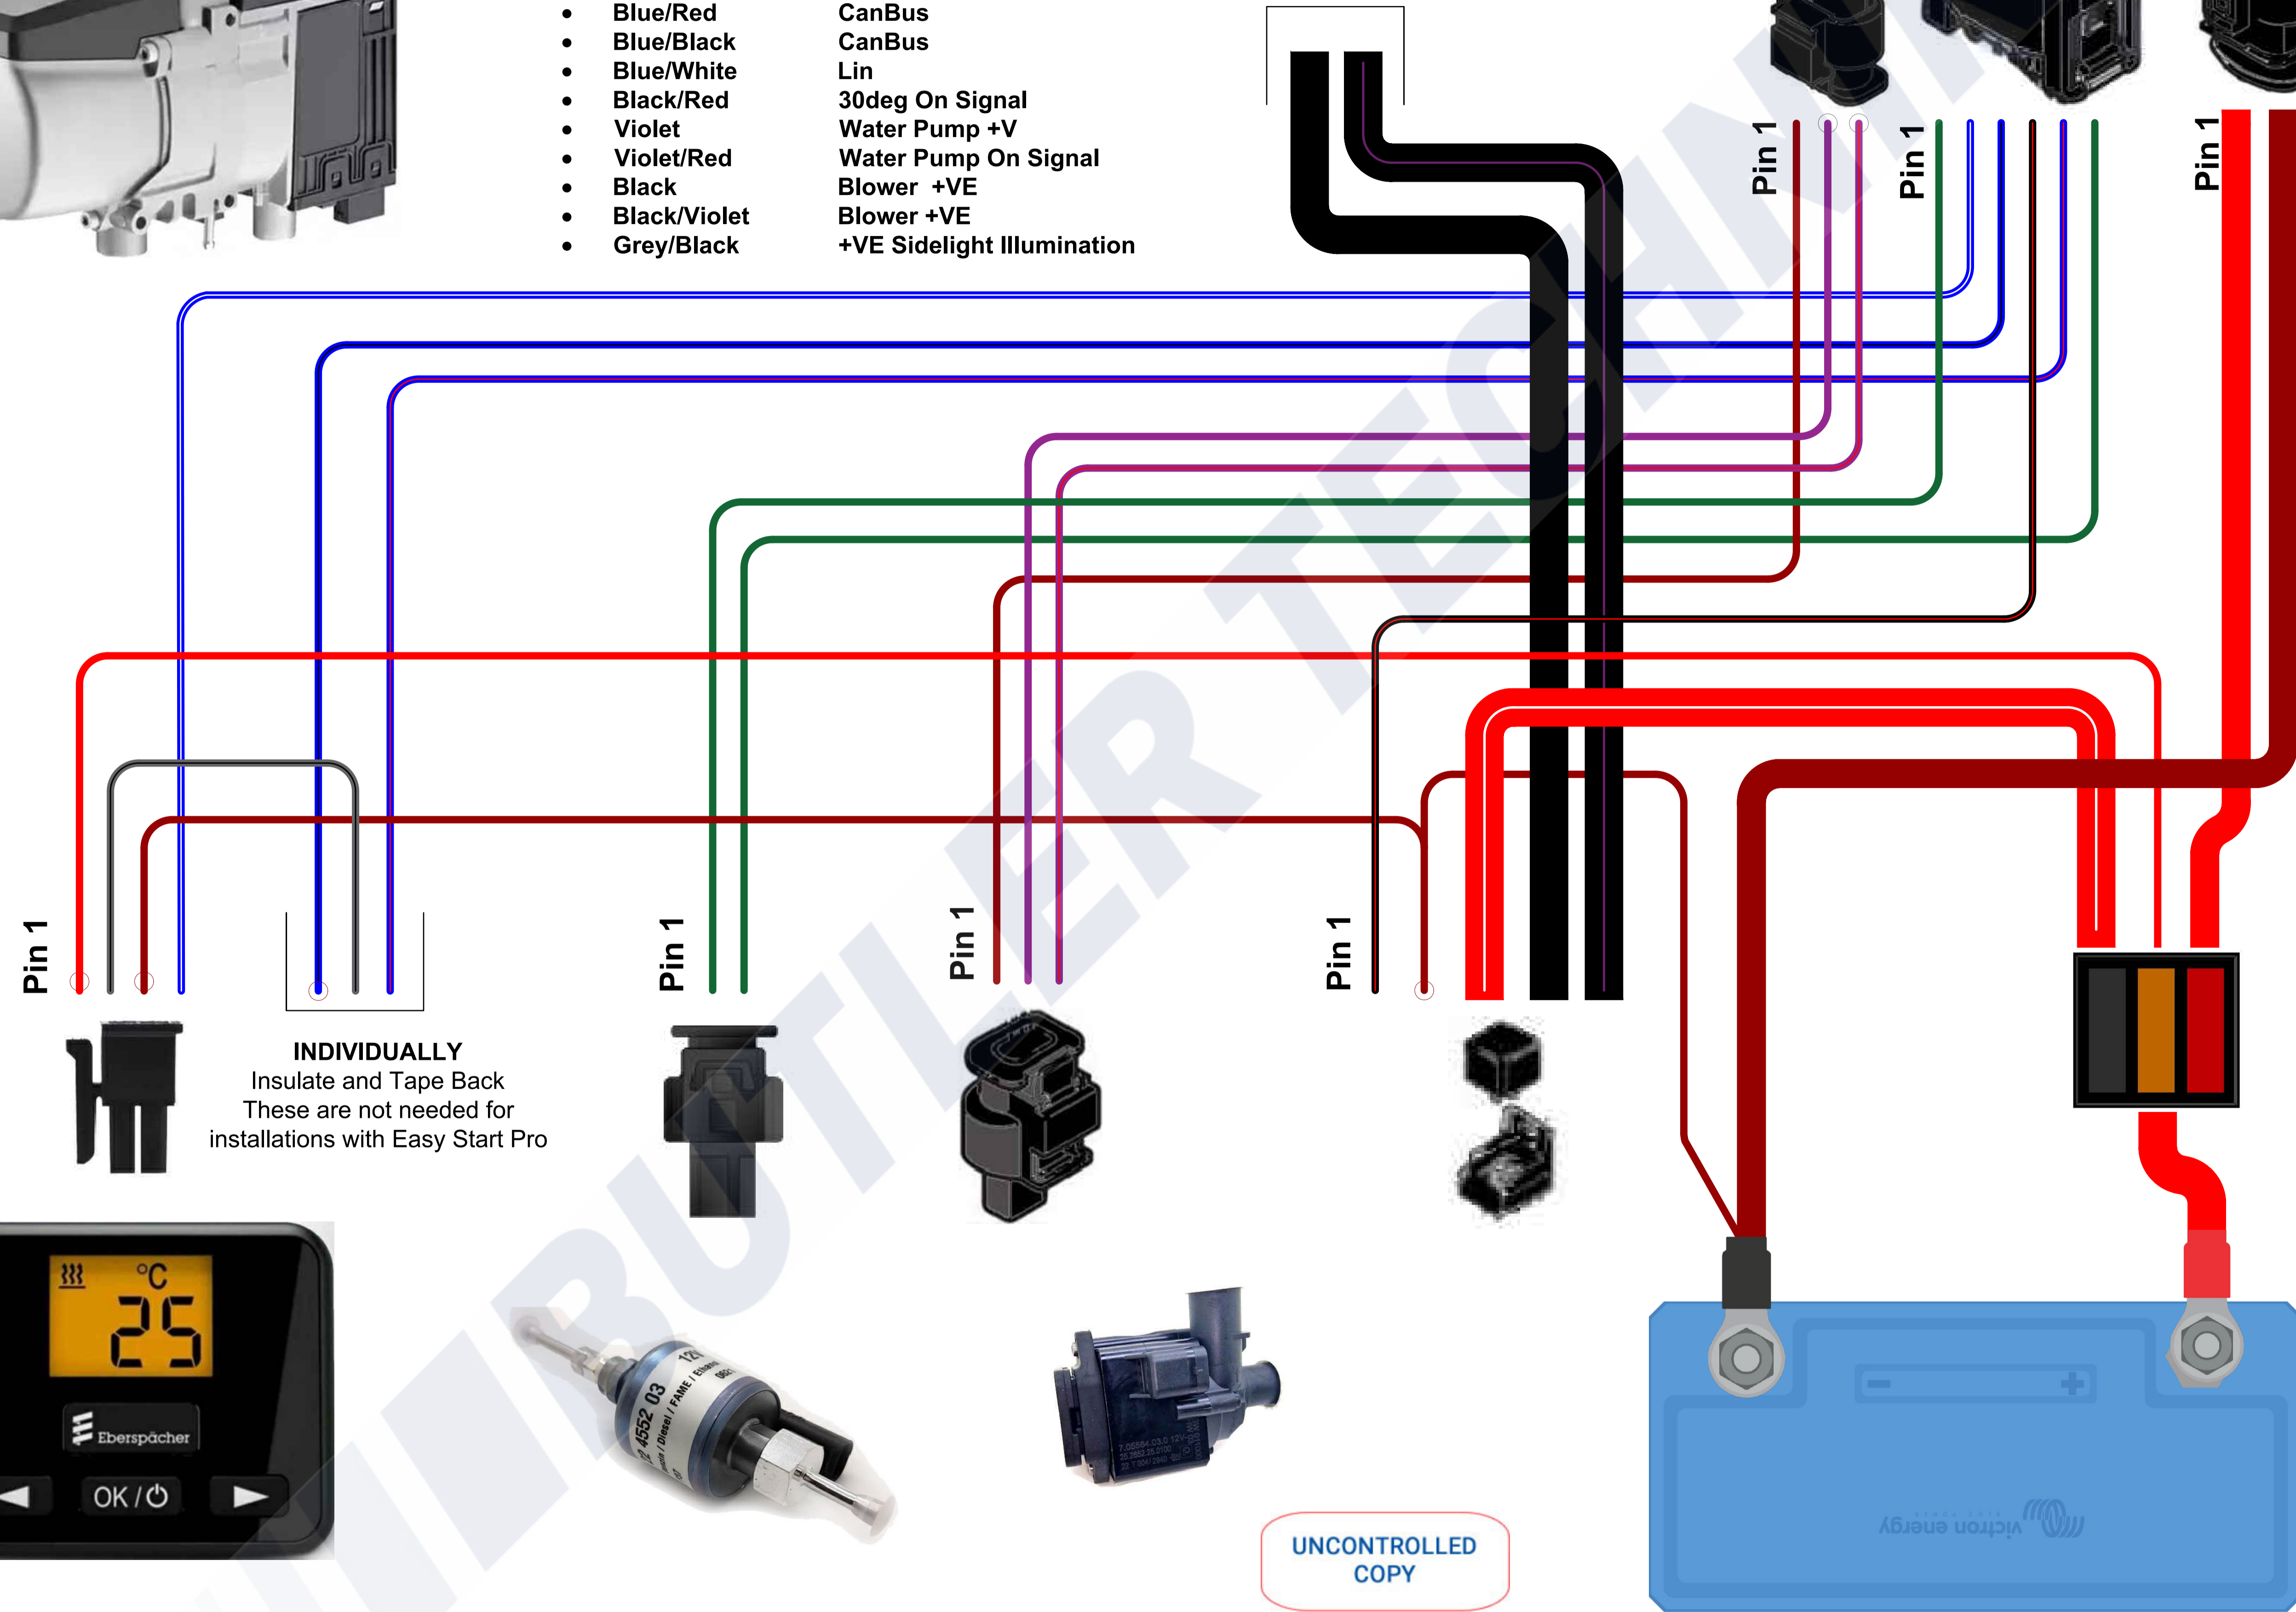

Wire Key

- Red +VE
- Brown Negative
- Green Fuel Pump
- Blue/Red CanBus
- Blue/Black CanBus
- Blue/White Lin
- Black/Red 30deg On Signal
- Violet Water Pump +V
- Violet/Red Water Pump On Signal
- Black Blower +VE
- Black/Violet Blower +VE
- Grey/Black +VE Sidelight Illumination

Power for Blown Air Heater Matrix

Pin 1

INDIVIDUALLY Insulate and Tape Back These are not needed for installations with Easy Start Pro

Pin 1

Pin 1

Pin 1

UNCONTROLLED COPY

Itemref	Butler Technik - Electrical Schematic	Article No./Reference
Designed by	S Marston	Checked
Checked	S Marston	Approved by - date
Approved by - date	20-06-2023	Filename
Filename	Hydronic S3	Date
Date	20/06/23	Scale
Scale	1:1	
ButlerBus Technik Ltd		Hydronic S3 Easy Start Select
Edition		Sheet
1		1/1