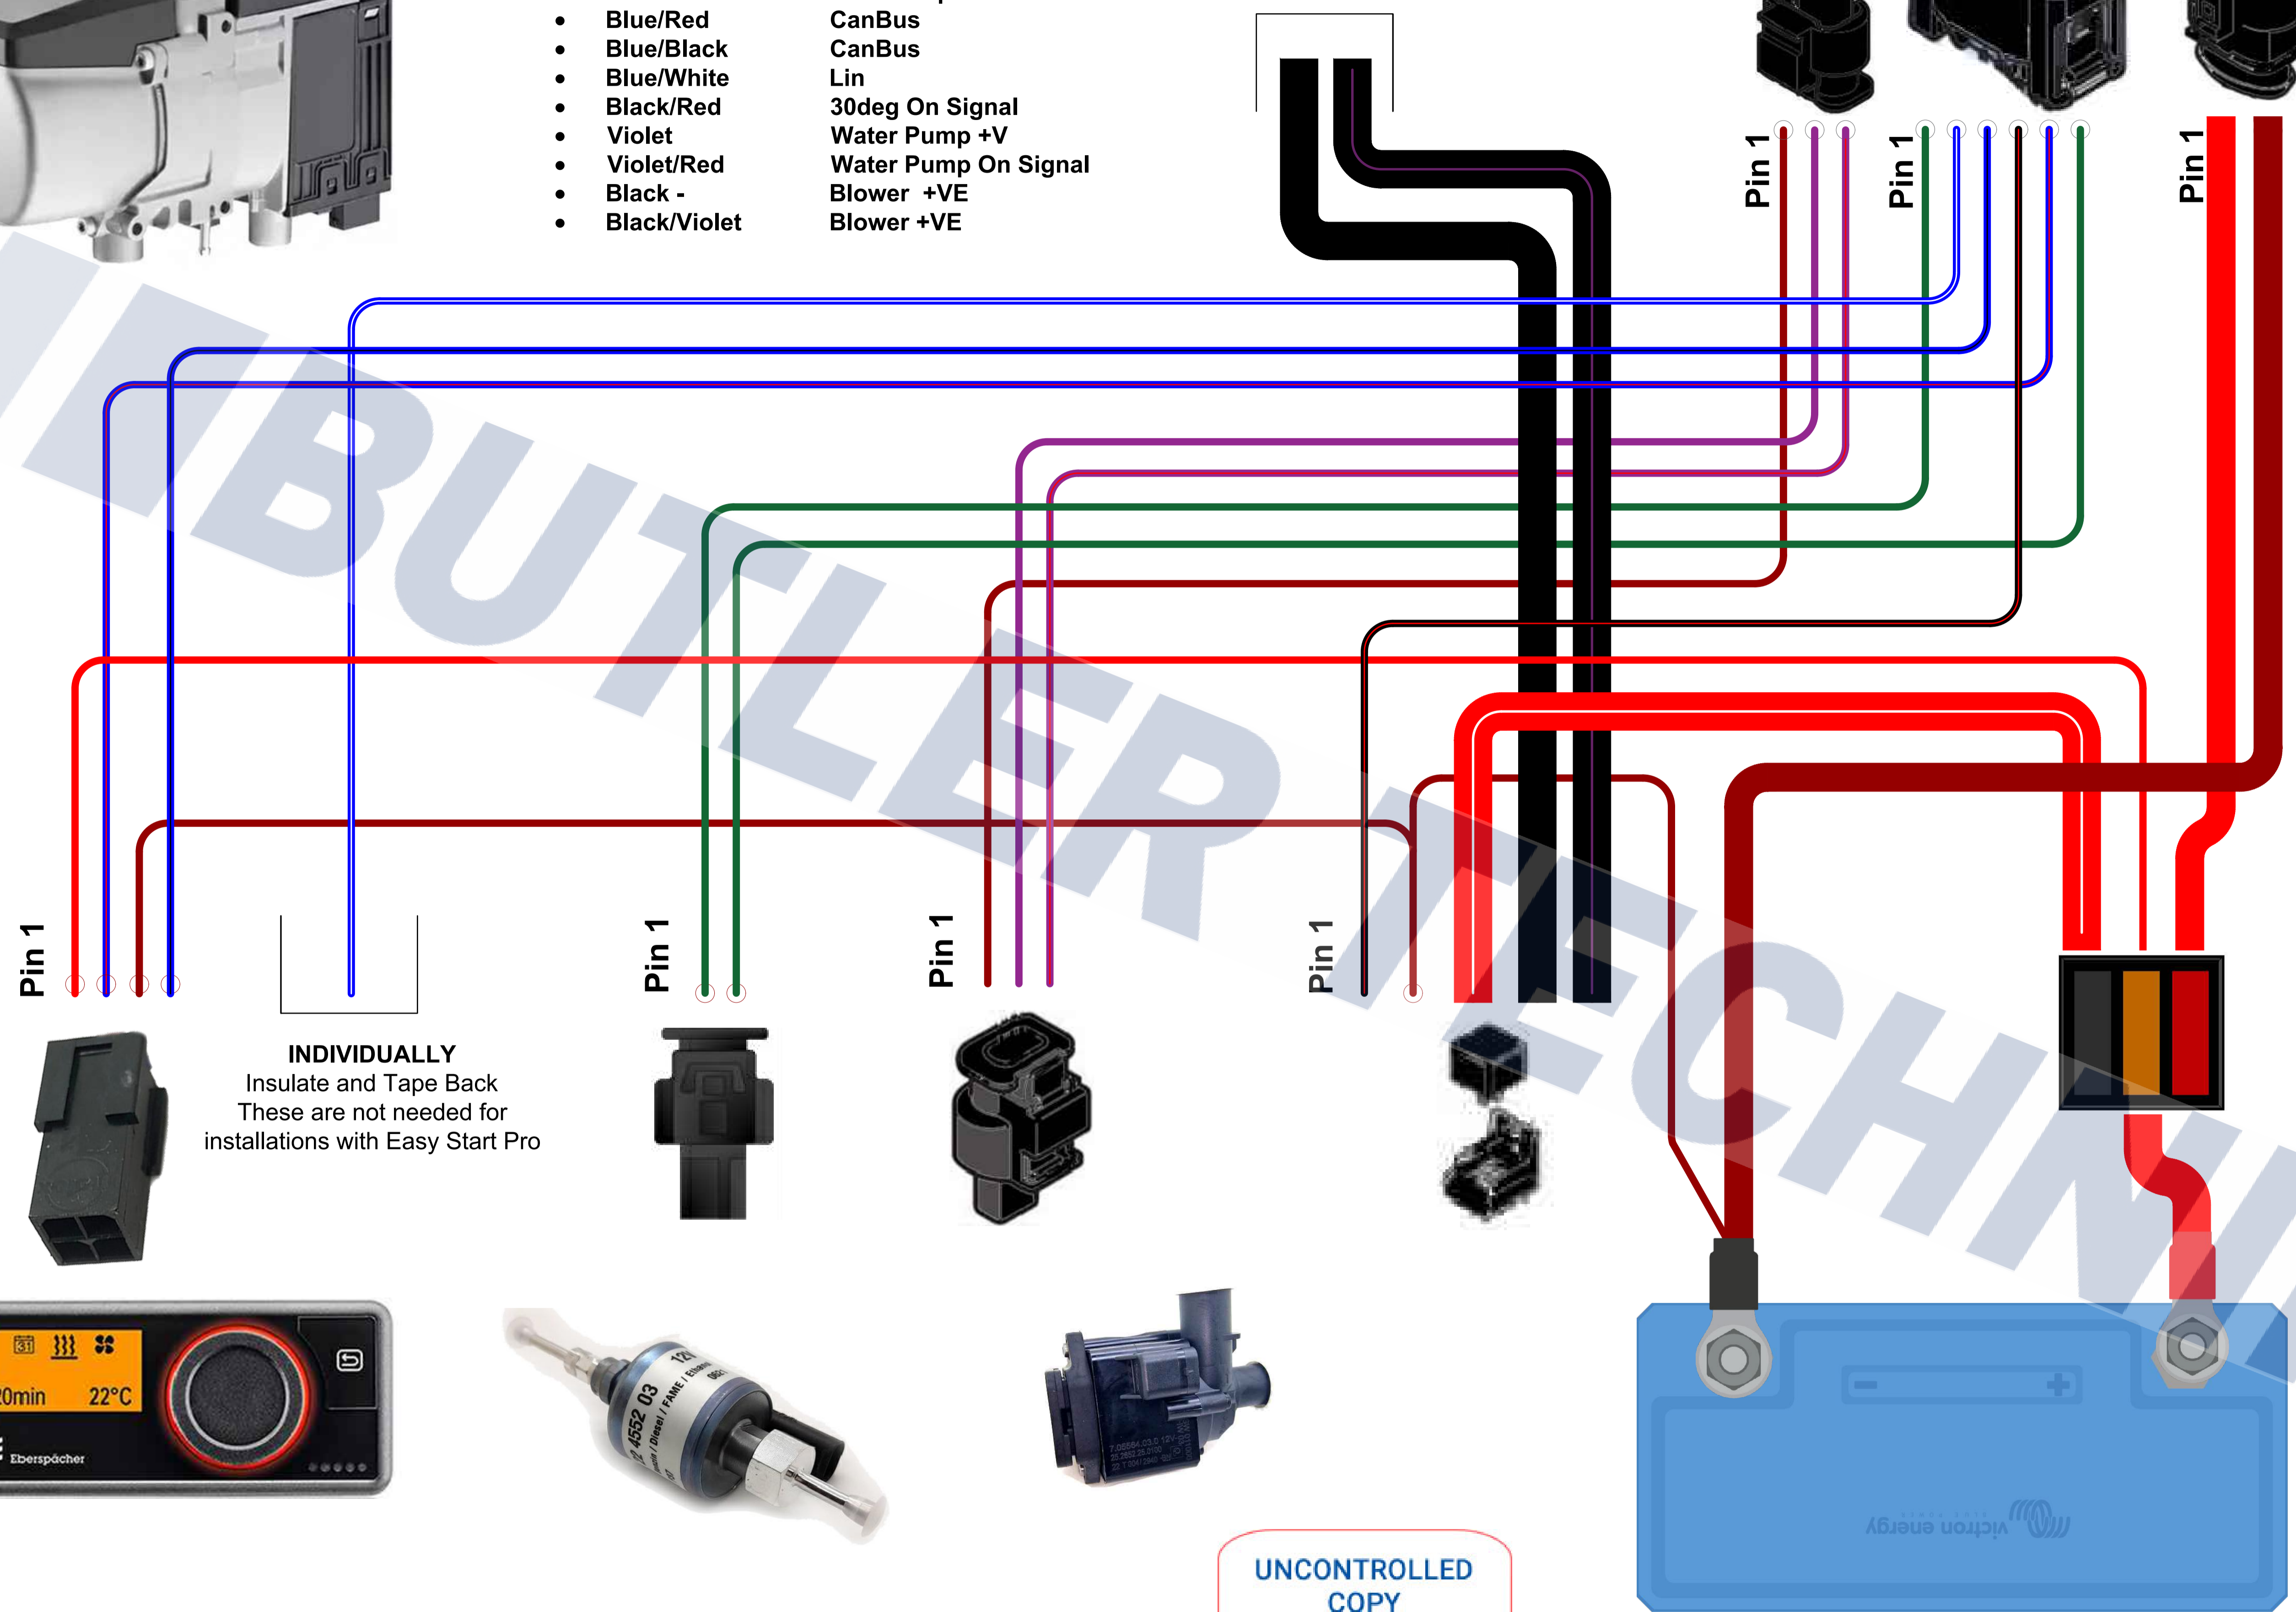

Wire Key

- Red +VE
- Brown Negative
- Green Fuel Pump
- Blue/Red CanBus
- Blue/Black CanBus
- Blue/White Lin
- Black/Red 30deg On Signal
- Violet Water Pump +V
- Violet/Red Water Pump On Signal
- Black - Blower +VE
- Black/Violet Blower +VE

Power for Blown Air Heater Matrix

INDIVIDUALLY Insulate and Tape Back These are not needed for installations with Easy Start Pro

UNCONTROLLED COPY

Itemref	Butler Technik - Electrical Schematic	Article No./Reference
Designed by S Marston	Checked S Marston	Date 20/06/23
Approved by - date 20-06-2023	Filename Hydronic S3	Scale 1:1
ButlerBus Technik Ltd		Hydronic S3 Easy Start Pro
Edition 1		Sheet 1/1