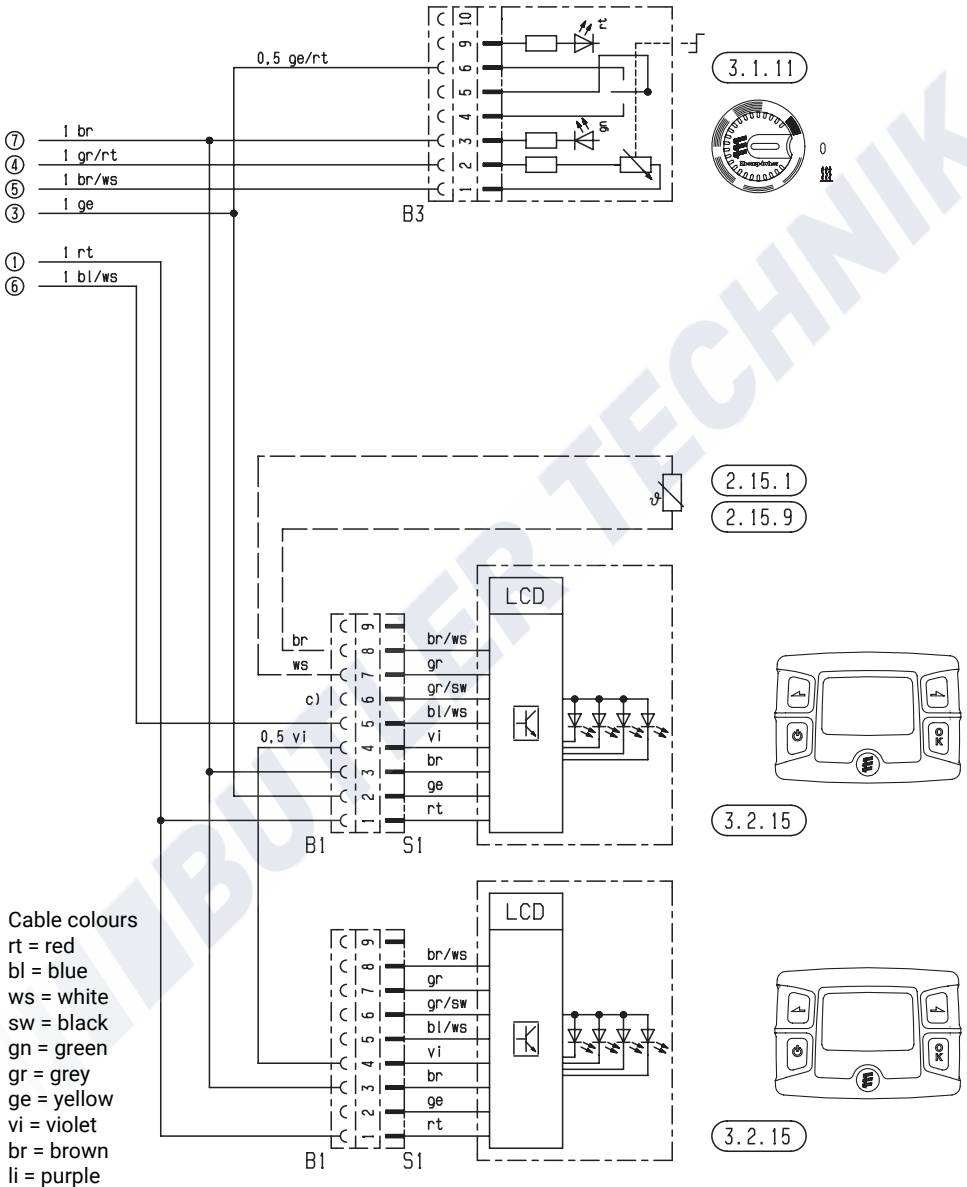

Air heater D8LC

Wiring Diagram EasyStart T Controller

Heater

D 8 L C – 12 volt

D 8 L C – 24 volt

Order no.

25 1890 00 00 00

25 1891 00 00 00

**Engine-independent air heater
for diesel fuel**

Eberspächer

Circuit diagram – control unit EasyStart T

25 1890 00 97 03 A

Circuit diagram – control unit EasyStart T